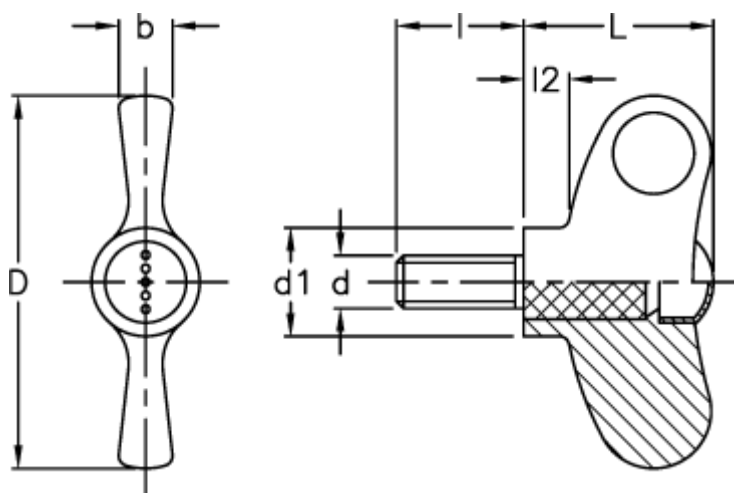

Article number: 23052238766

Description: E+G Wing screw
EWN.70 p-M10x40-C6, red cap

Measures

b	= 10
D	= 70
d1	= 20.0
d 6g	= M10
l	= 40
L	= 36
l2	= 8.0